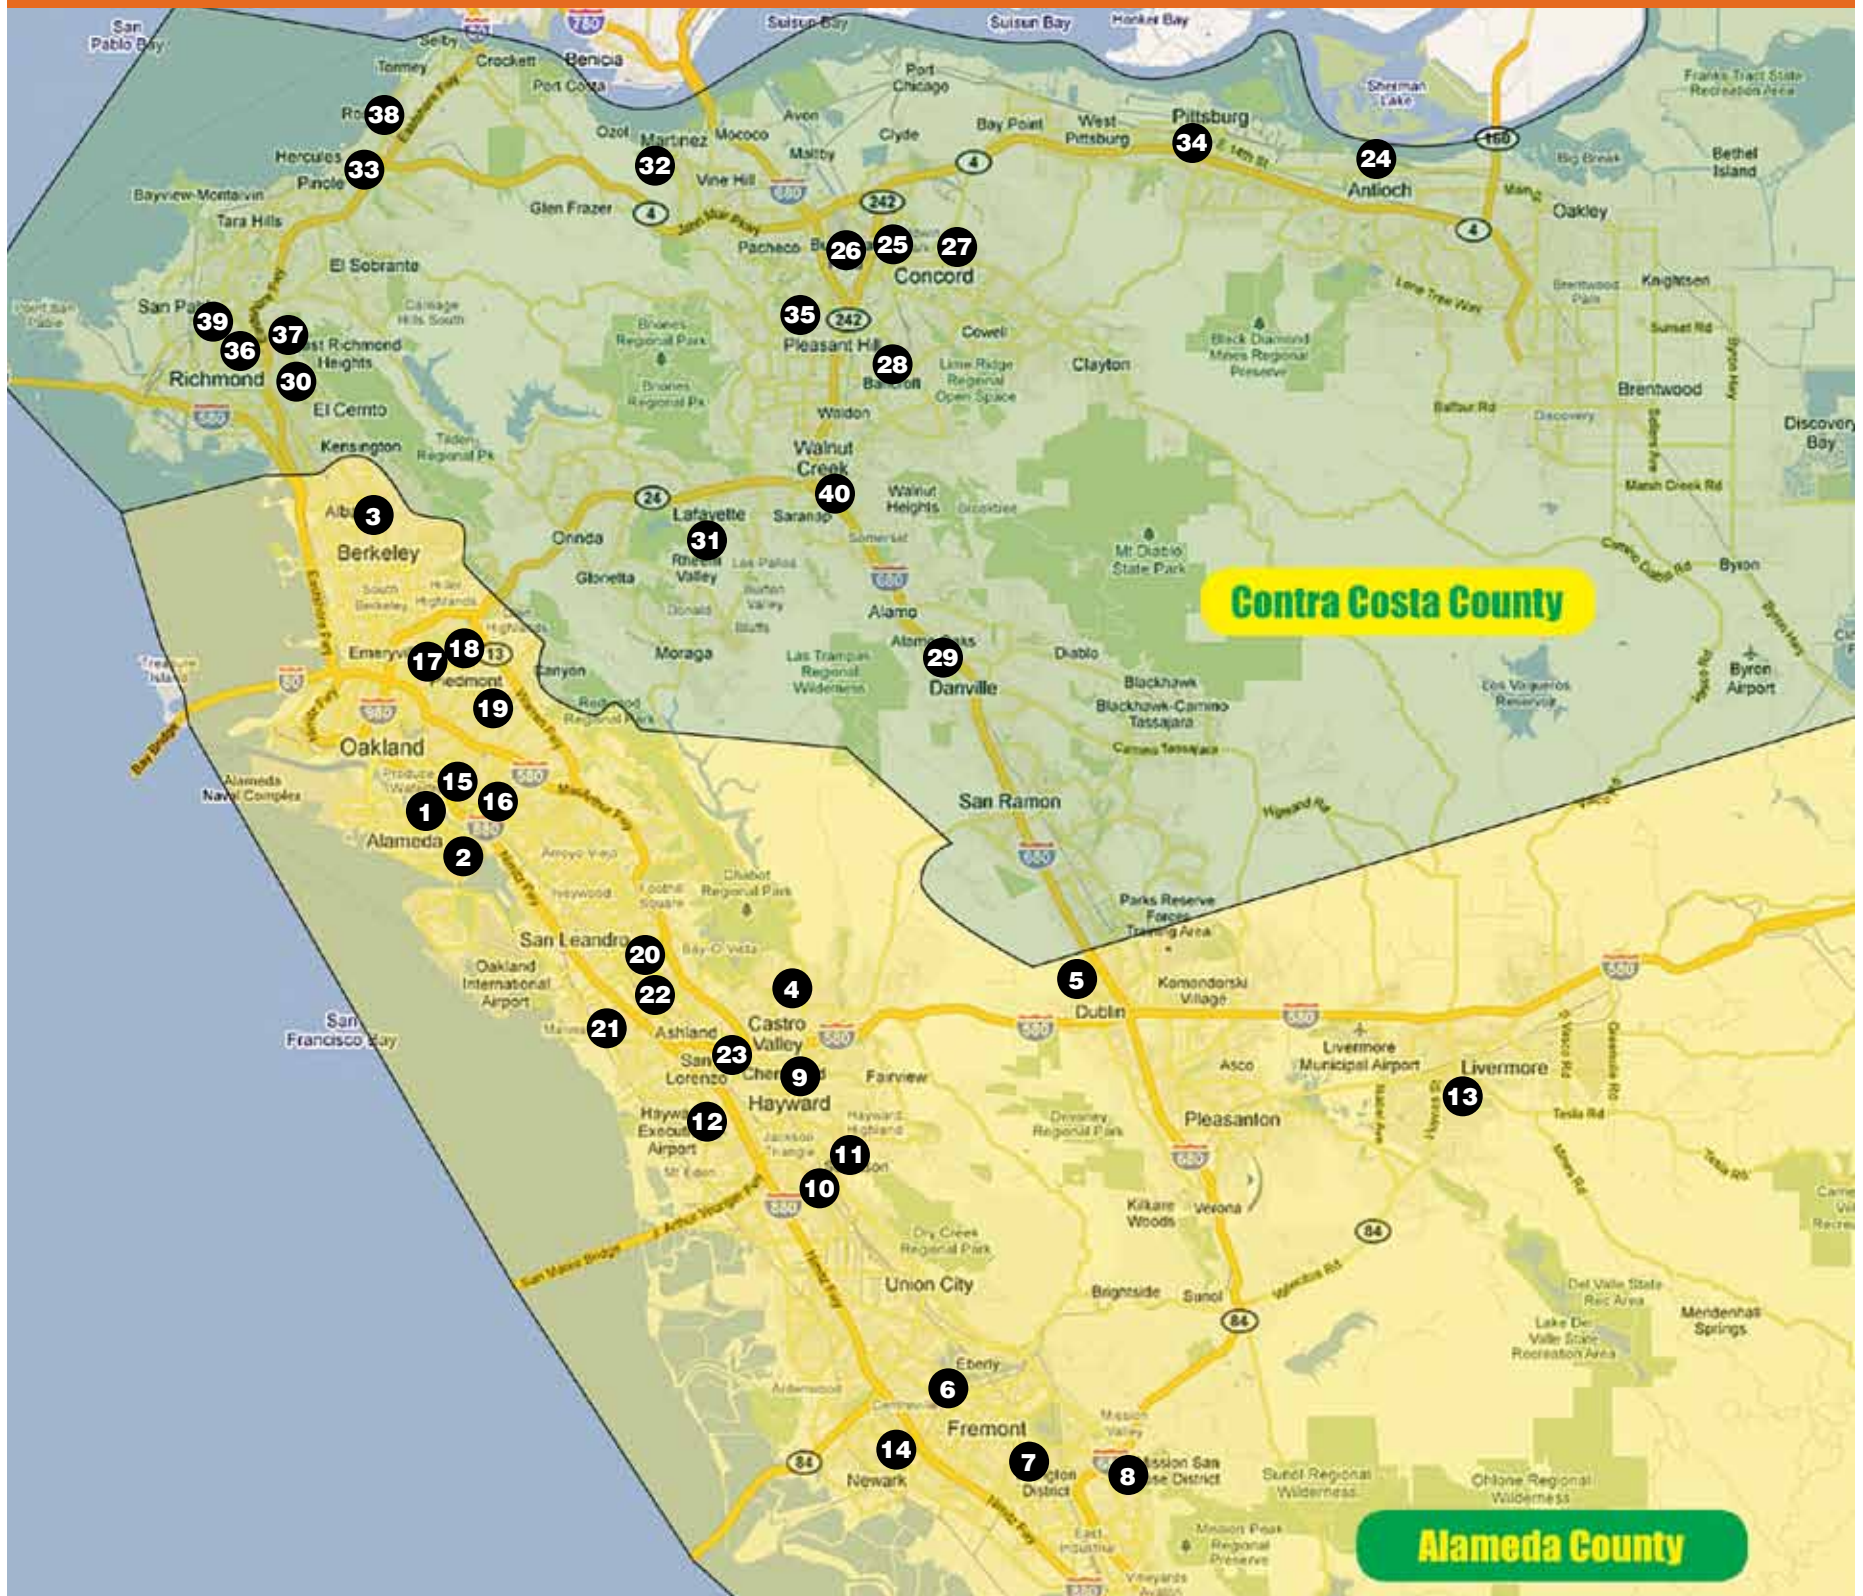

Diocese of Oakland Elementary Schools Information Guide 2017-2018

ALAMEDA COUNTY

ALAMEDA

1 St. Joseph
1910 San Antonio Avenue
510-522-4456
Principal: Dr. Marquita Yriarte

2 St. Philip Neri
1335 High Street
510-521-0787
Principal:
Jessica Murray

BERKELEY
3 School of the Madeleine
1225 Milvia Street
510-526-4744
Principal: Ken Willers

CASTRO VALLEY
4 Our Lady of Grace
19920 Anita Avenue
510-581-3155
Principal: Susan Anderson

DUBLIN
5 St. Raymond
11557 Shannon Avenue
925-828-4064
Principal: Catherine Deehan

CONTRA COSTA COUNTY

Antioch
24 Holy Rosary
25 East 15th Street
925-757-1270
Principal: Fely Fajardo

CONCORD
25 Queen of All Saints
2391 Grant Street
925-685-8700
Principal: Lucia Prince

26 De La Salle Academy
1380 Galaxy Way
925-288-8200
Principal: Marilyn Paquette